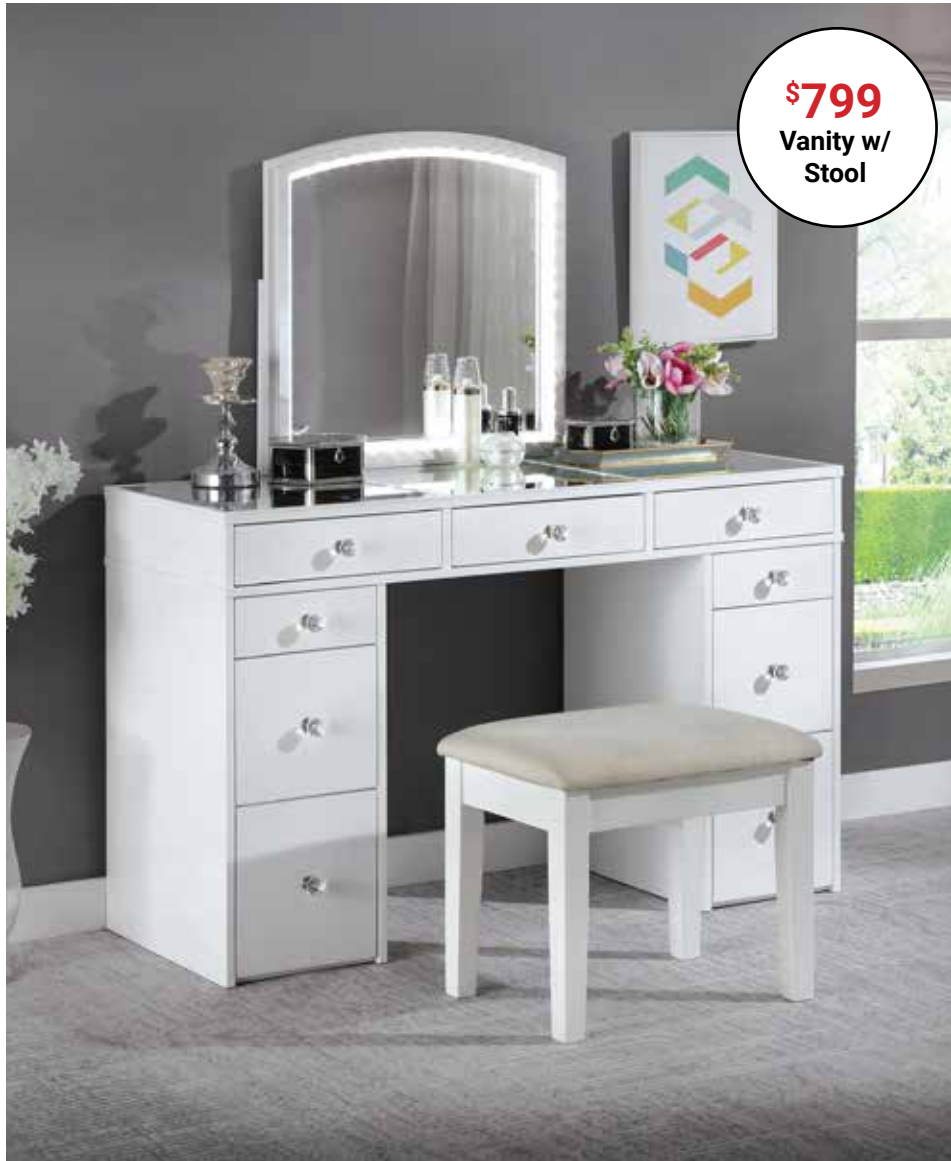

CM4396BK / GY

\$249
Desk

CM-DK919BK / WH

CM-DK6707CPN / CRM

CM-DK6103

\$1,149
Vanity w/
Stool

FOA-DK5684WH

\$1,399
Vanity w/
Stool

CM-DK824WH

\$799
Vanity w/
Stool

FOA-DK5240

\$1,499
Vanity w/
Stool

FOA-DK5682WH

\$1,249
Vanity w/
Stool

CM-DK928

\$769
Vanity w/
Stool